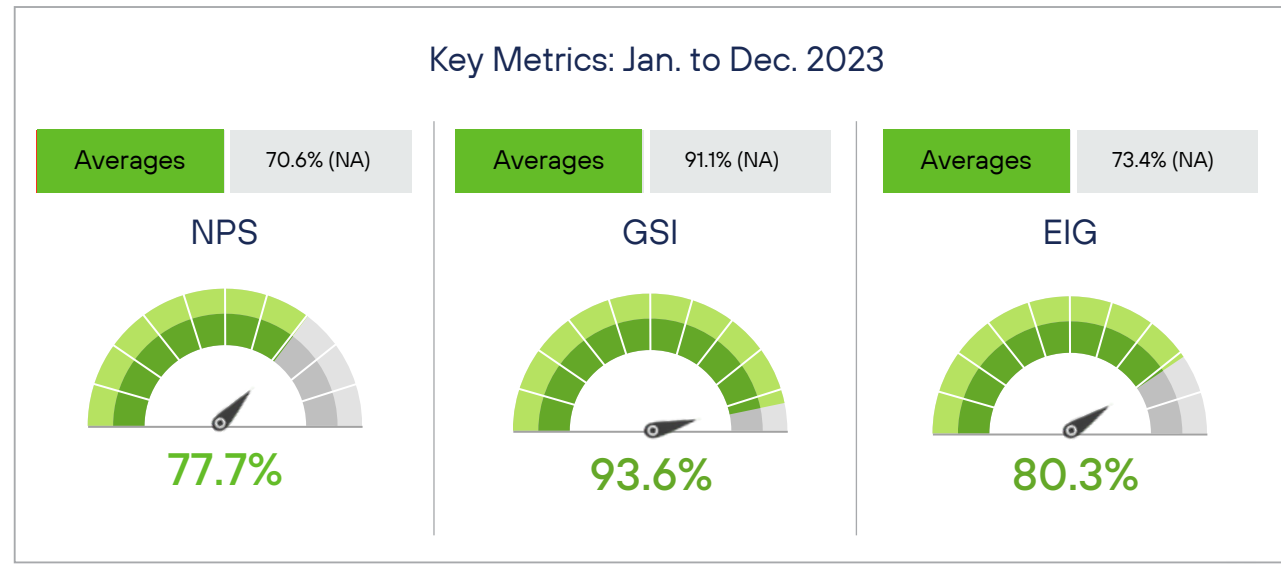

“Strength and growth come only through continuous effort and struggle” – Napoleon Hill

Personality Needs	Certainty or Variety
	Significance or Love and Connection
Spirit Needs	Growth and Contribution

Growing and Contributing in 2023