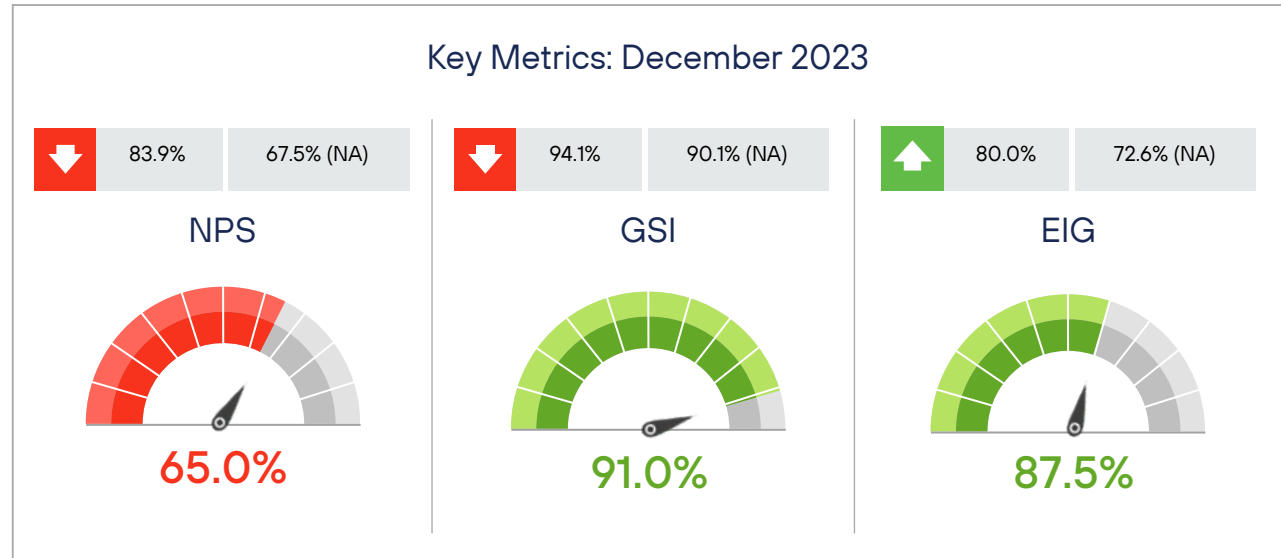

“Strength and growth come only through continuous effort and struggle” – Napoleon Hill

Personality Needs	Certainty or Variety
	Significance or Love and Connection
Spirit Needs	Growth and Contribution

Growing and Contributing in 2023